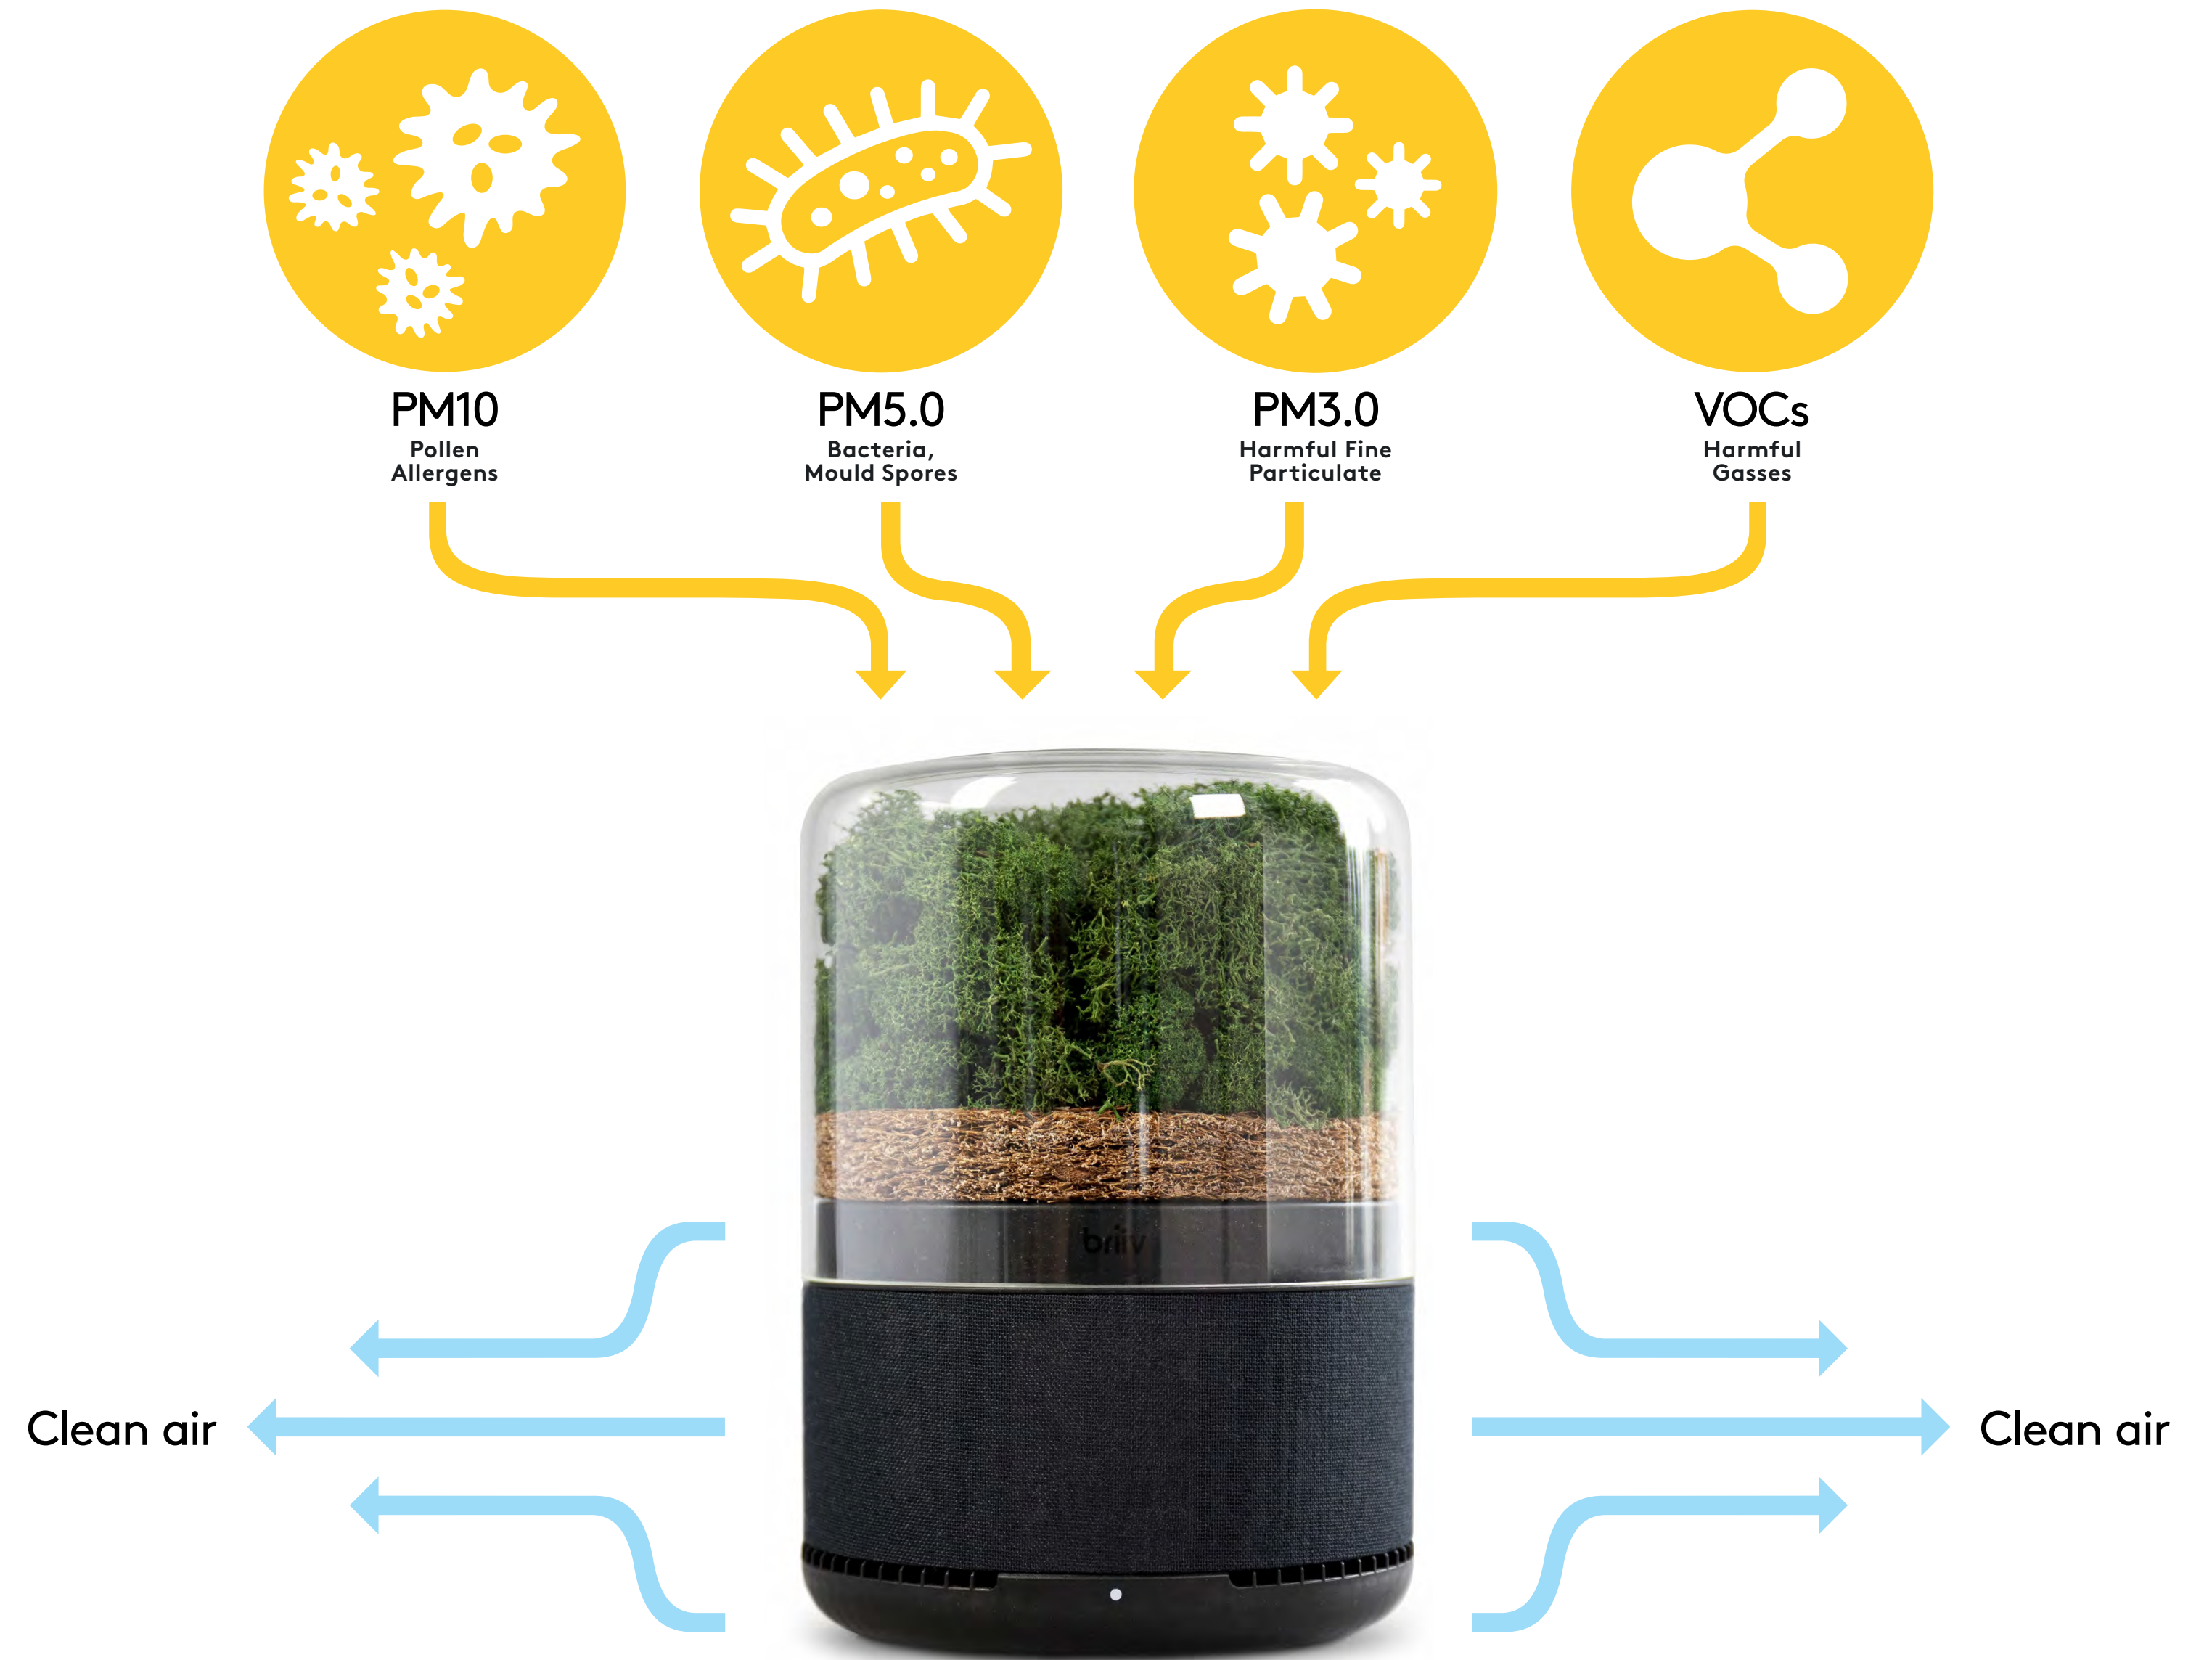

2.0 Product features

Minimal Design

Multiple Speed Modes

100% Biodegradable Filters

Smart Speaker Compatible

Cleanse Mode

90% natural

Smartphone Compatible

The app also allows users to schedule briiv to automate the on and off times.

Monitor the filter health and order replacement filters.

briiv is also Alexa smart home compatible.

briiv

3.0 The filter

Four stage filter

Moss. Coconut. Carbon. Nanofibre.

Using a biodegradable material is the best option for our environment.

briiv combines a unique blend of materials to get the best filtration results while creating a visually striking, easy to understand filter that cleans the air effectively.

briiv

Moss
PM10
Pollen, Allergens

Coconut
PM5.0
Bacteria, Mould Spores

Matrix Filter
PM 0.3
Harmful Fine Dust

Activated Carbon
VOC's
Harmfull Gases

4.0 Product specification

Product Specification

Maximal surface area covered in m²: 36m²