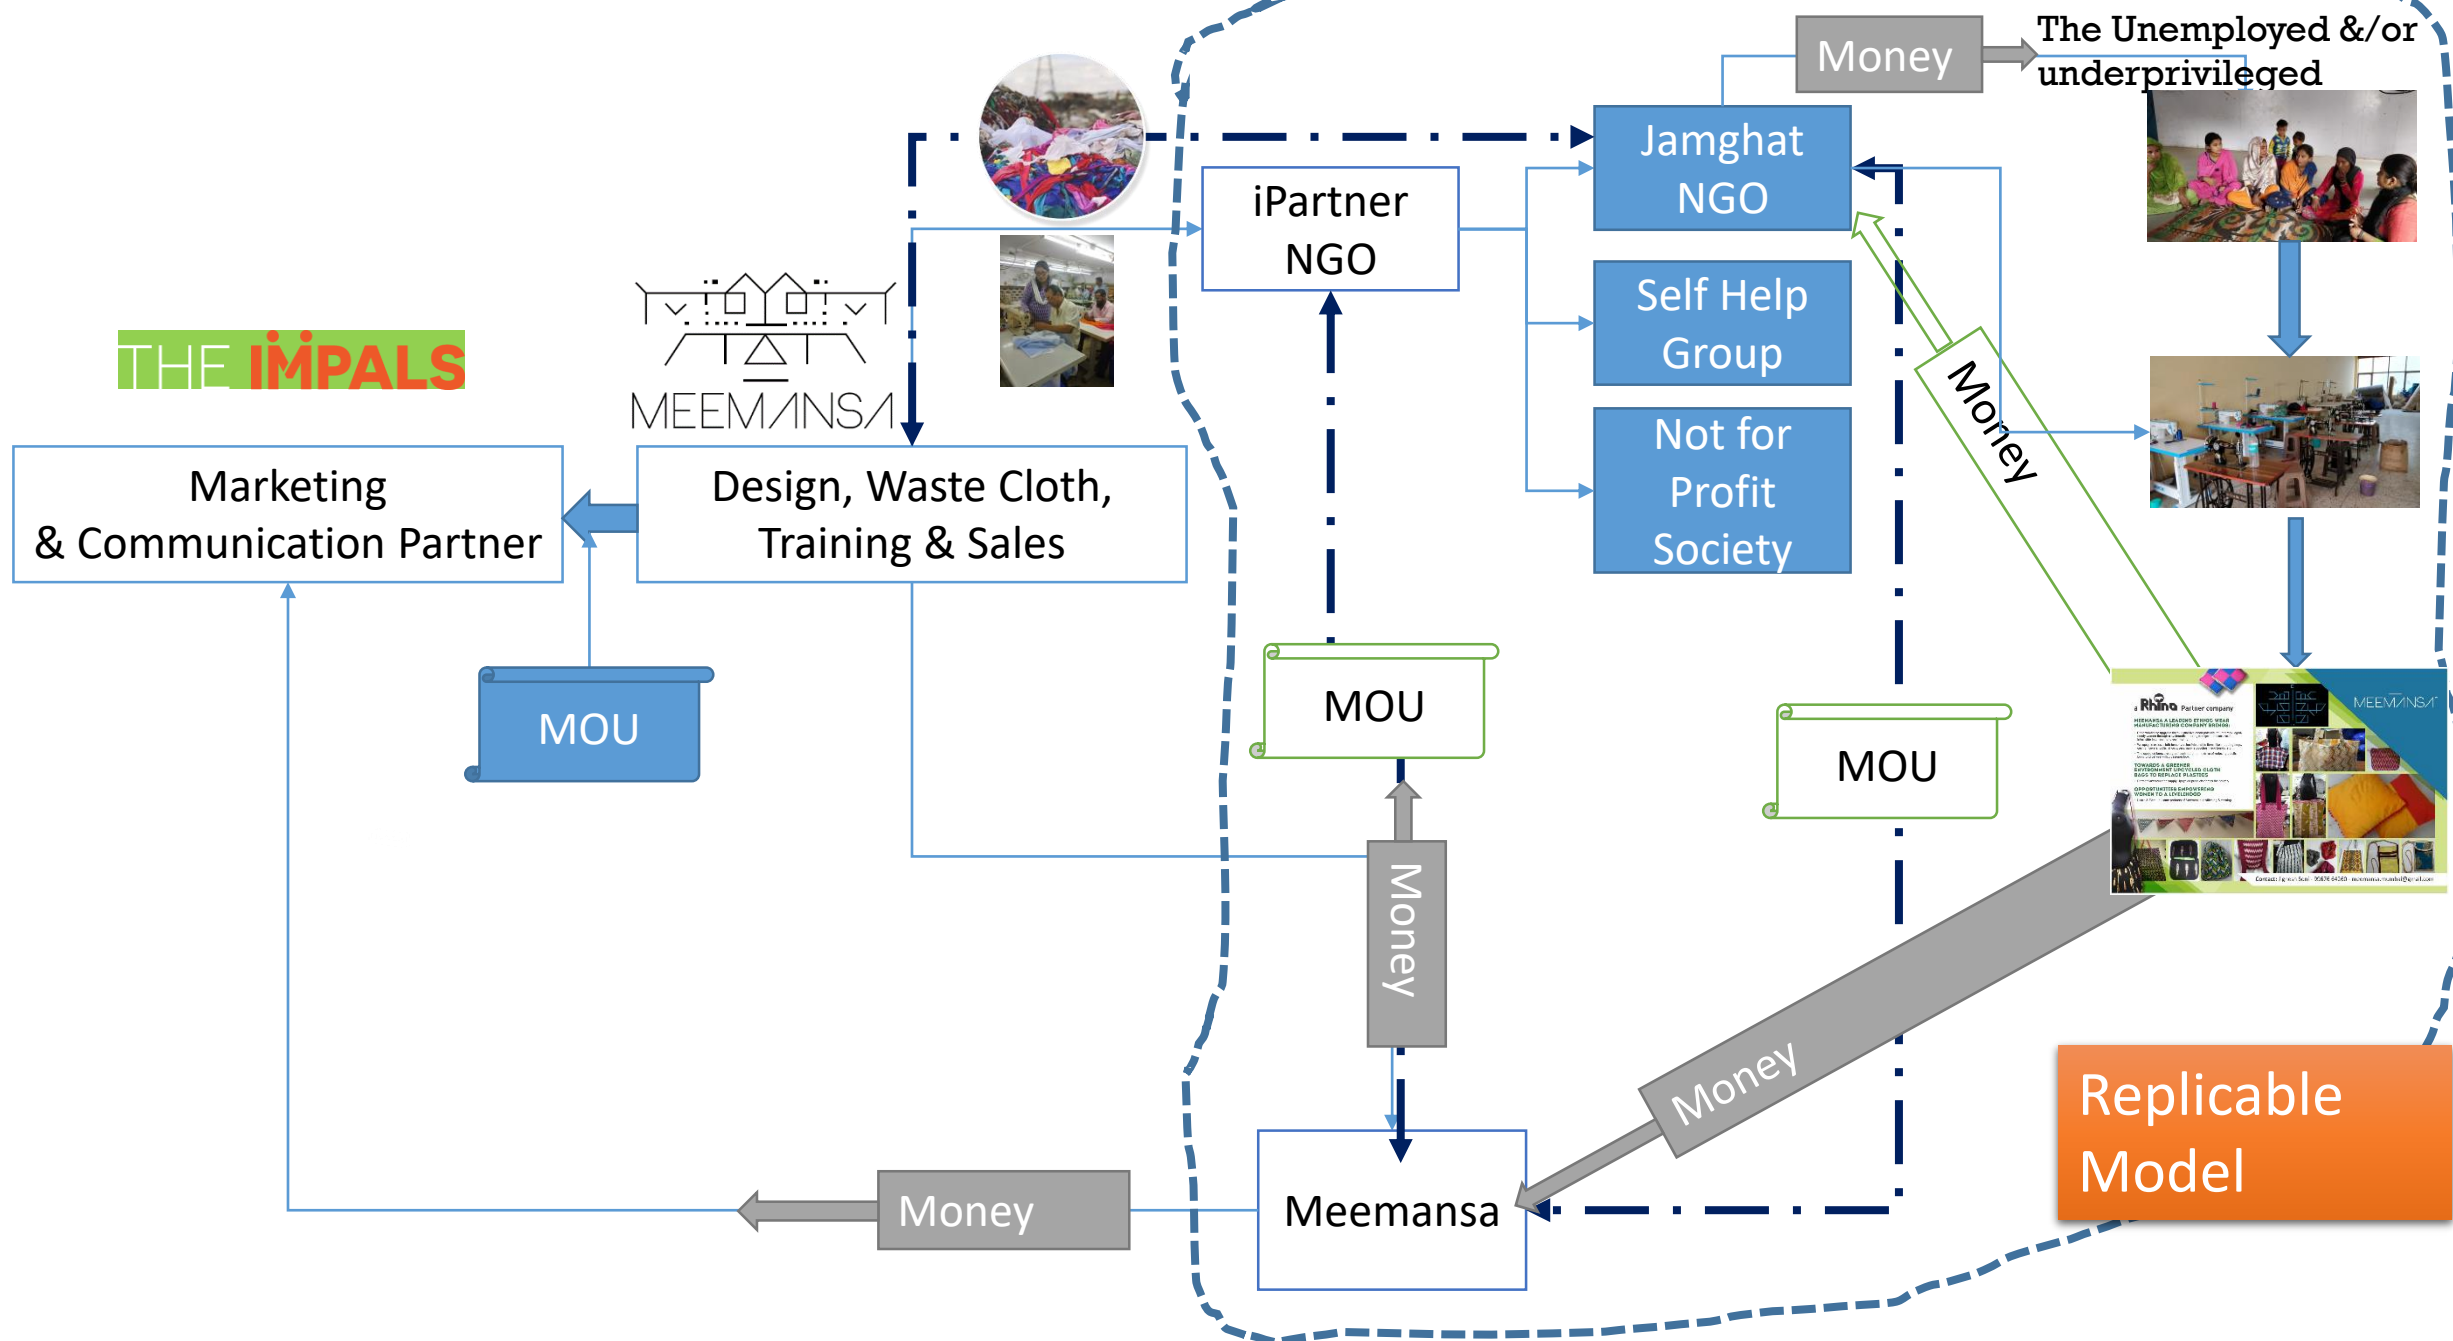

Develop & Establish Waste Recovery & Energy Saving Solutions as Social Responsibility

MISSION

Skilling & Human Capital Building

Foundry Technology

Meeting Sustainability Development Goals

Asset Management

Social Engineering Interventions

Manish Kothari

Rhino Machines | ACE Foundation | Meemansa | MSA Bioenergy | Empretec India

Meemansa – Upcycling & Women Empowerment

Bio Gas & Organic Manure – Modular Solutions